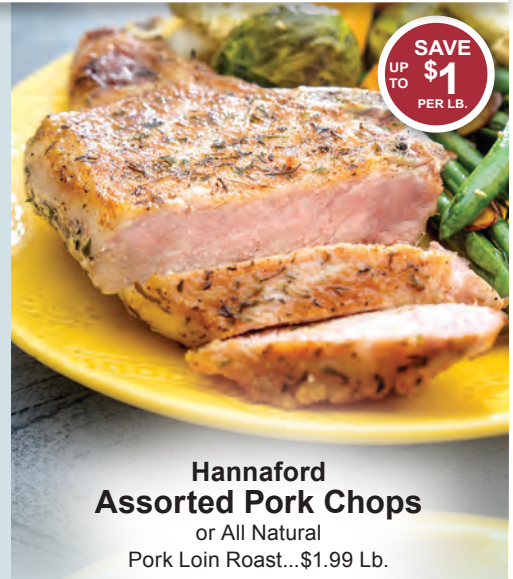

OUR BUTCHER SHOP

SAVE
UP TO
70¢
PER LB.

Hannaford
Whole Chicken
or Chicken Leg Quarters

99¢
Lb.

SAVE
\$3.50
PER LB.

Hannaford
Top Round Roast
USDA Choice Beef

3.99
Lb.

SAVE
UP TO
\$1
PER LB.