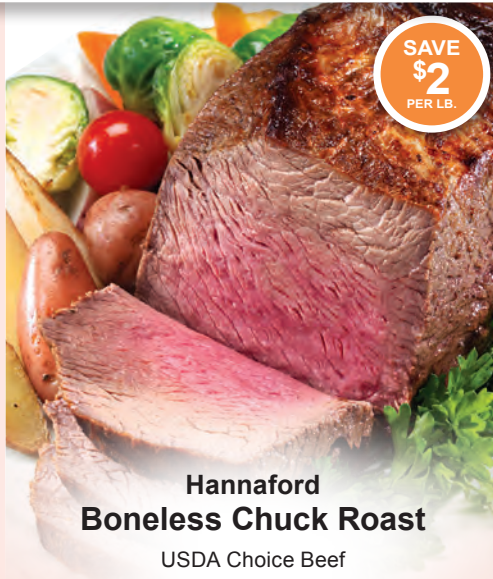

# Our Butcher Shop

SAVE  
\$2.50  
PER LB.

**Shady Brook Farms  
Turkey Breast**

Grade A • Frozen

**99¢**  
Lb.

SAVE  
\$2  
PER LB.

**Hannaford  
Boneless Chuck Roast**

USDA Choice Beef