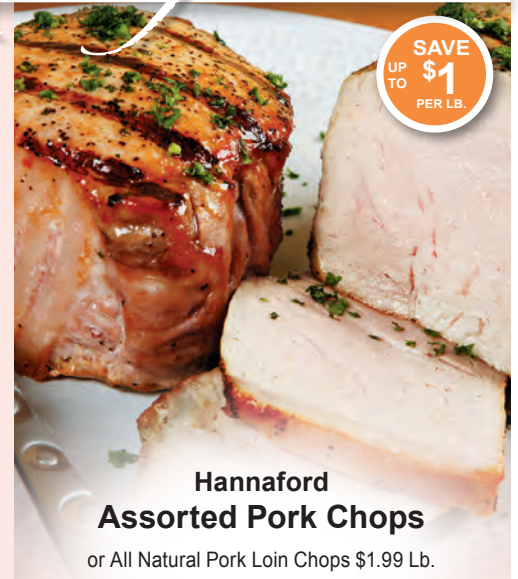

SAVE
UP TO
$1
PER LB.

**Hannaford
Assorted Pork Chops**

or All Natural Pork Loin Chops $1.99 Lb.

1.49
Lb.